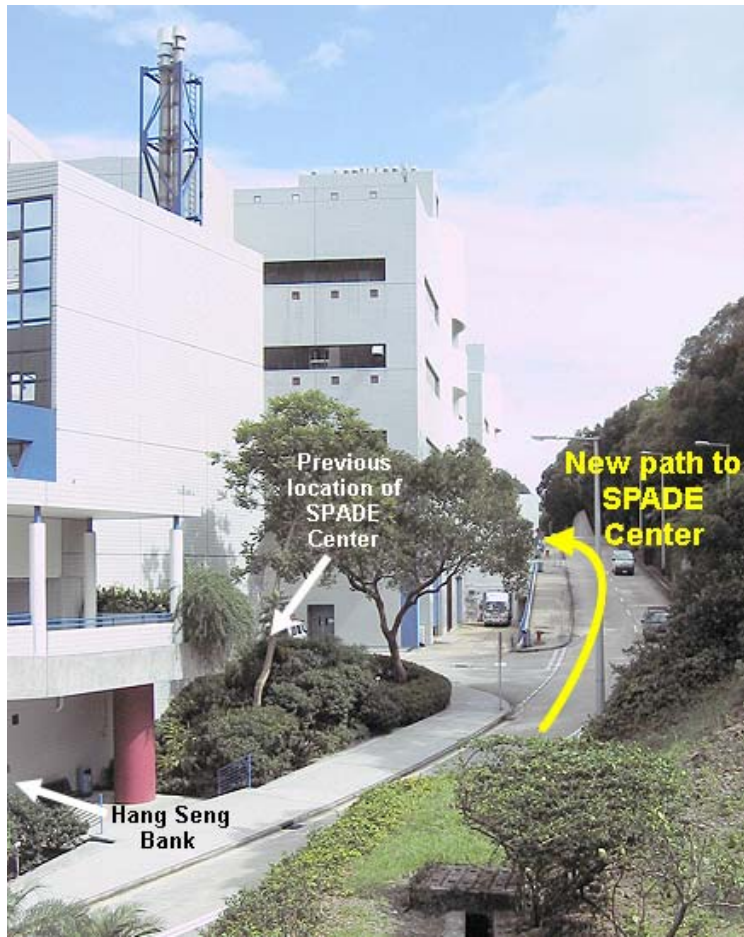

The SPADE Center (Room 2166) is accessible via **Lift #33** (at 2/F).

You can also reach our Center by:

1. walking towards Hang Seng Bank (refer to [Figure 1](#)),
2. going up the slope and turning left at the second corner (refer to [Figure 2](#) and [Figure 3](#)),
3. walking towards Lift #22 (refer to [Figure 4](#) and [Figure 5](#)),
4. turning right after reaching Lift #22 and walking towards the end of corridor (refer to [Figure 6](#)).

SPADE Center homepage
www.ust.hk/spade

Figure 1

Figure 2

Figure 3

Figure 4

Figure 5

Figure 6

LOCATION MAP