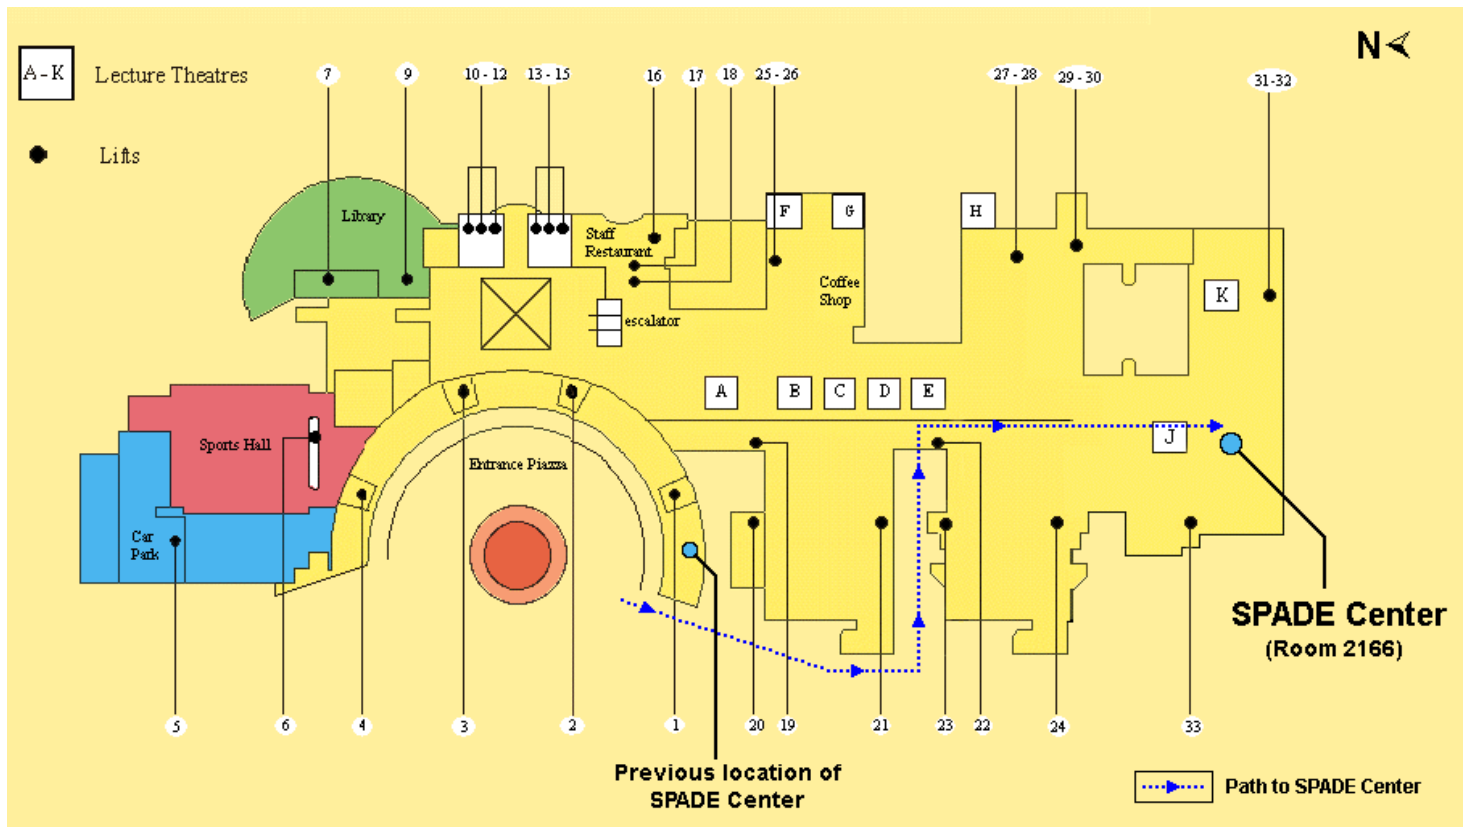

SPADE Center Location Map

香港九龍清水灣
香港科技大學
電子及計算機工程學系
香港賽馬會創新科技中心 2 樓
2166室
半導體產品分析及設計增值中心
電話：(852) 2358-8791, (852) 2358-8792
傳真：(852) 2358-3981

The SPADE Center,
Room 2166, 2/F,
The Hong Kong Jockey Club Enterprise Center,
Department of Electronic & Computer Engineering,
Hong Kong University of Science and Technology,
Clear Water Bay, Kowloon, Hong Kong.
Tel: (852) 2358-8791, (852) 2358-8792
Fax: (852) 2358-3981

The SPADE Center (Room 2166) is accessible via **Lift #33** (at 2/F).

You can also reach our Center by:

1. walking towards Hang Seng Bank (refer to [Figure 1](#)),
2. going up the slope and turning left at the second corner (refer to [Figure 2](#) and [Figure 3](#)),
3. walking towards Lift #22 (refer to [Figure 4](#) and [Figure 5](#)),
4. turning right after reaching Lift #22 and walking towards the end of corridor (refer to [Figure 6](#)).

SPADE Center homepage
www.ust.hk/spade

Figure 1

Figure 2

Figure 3

Figure 4

Figure 5

Figure 6

LOCATION MAP